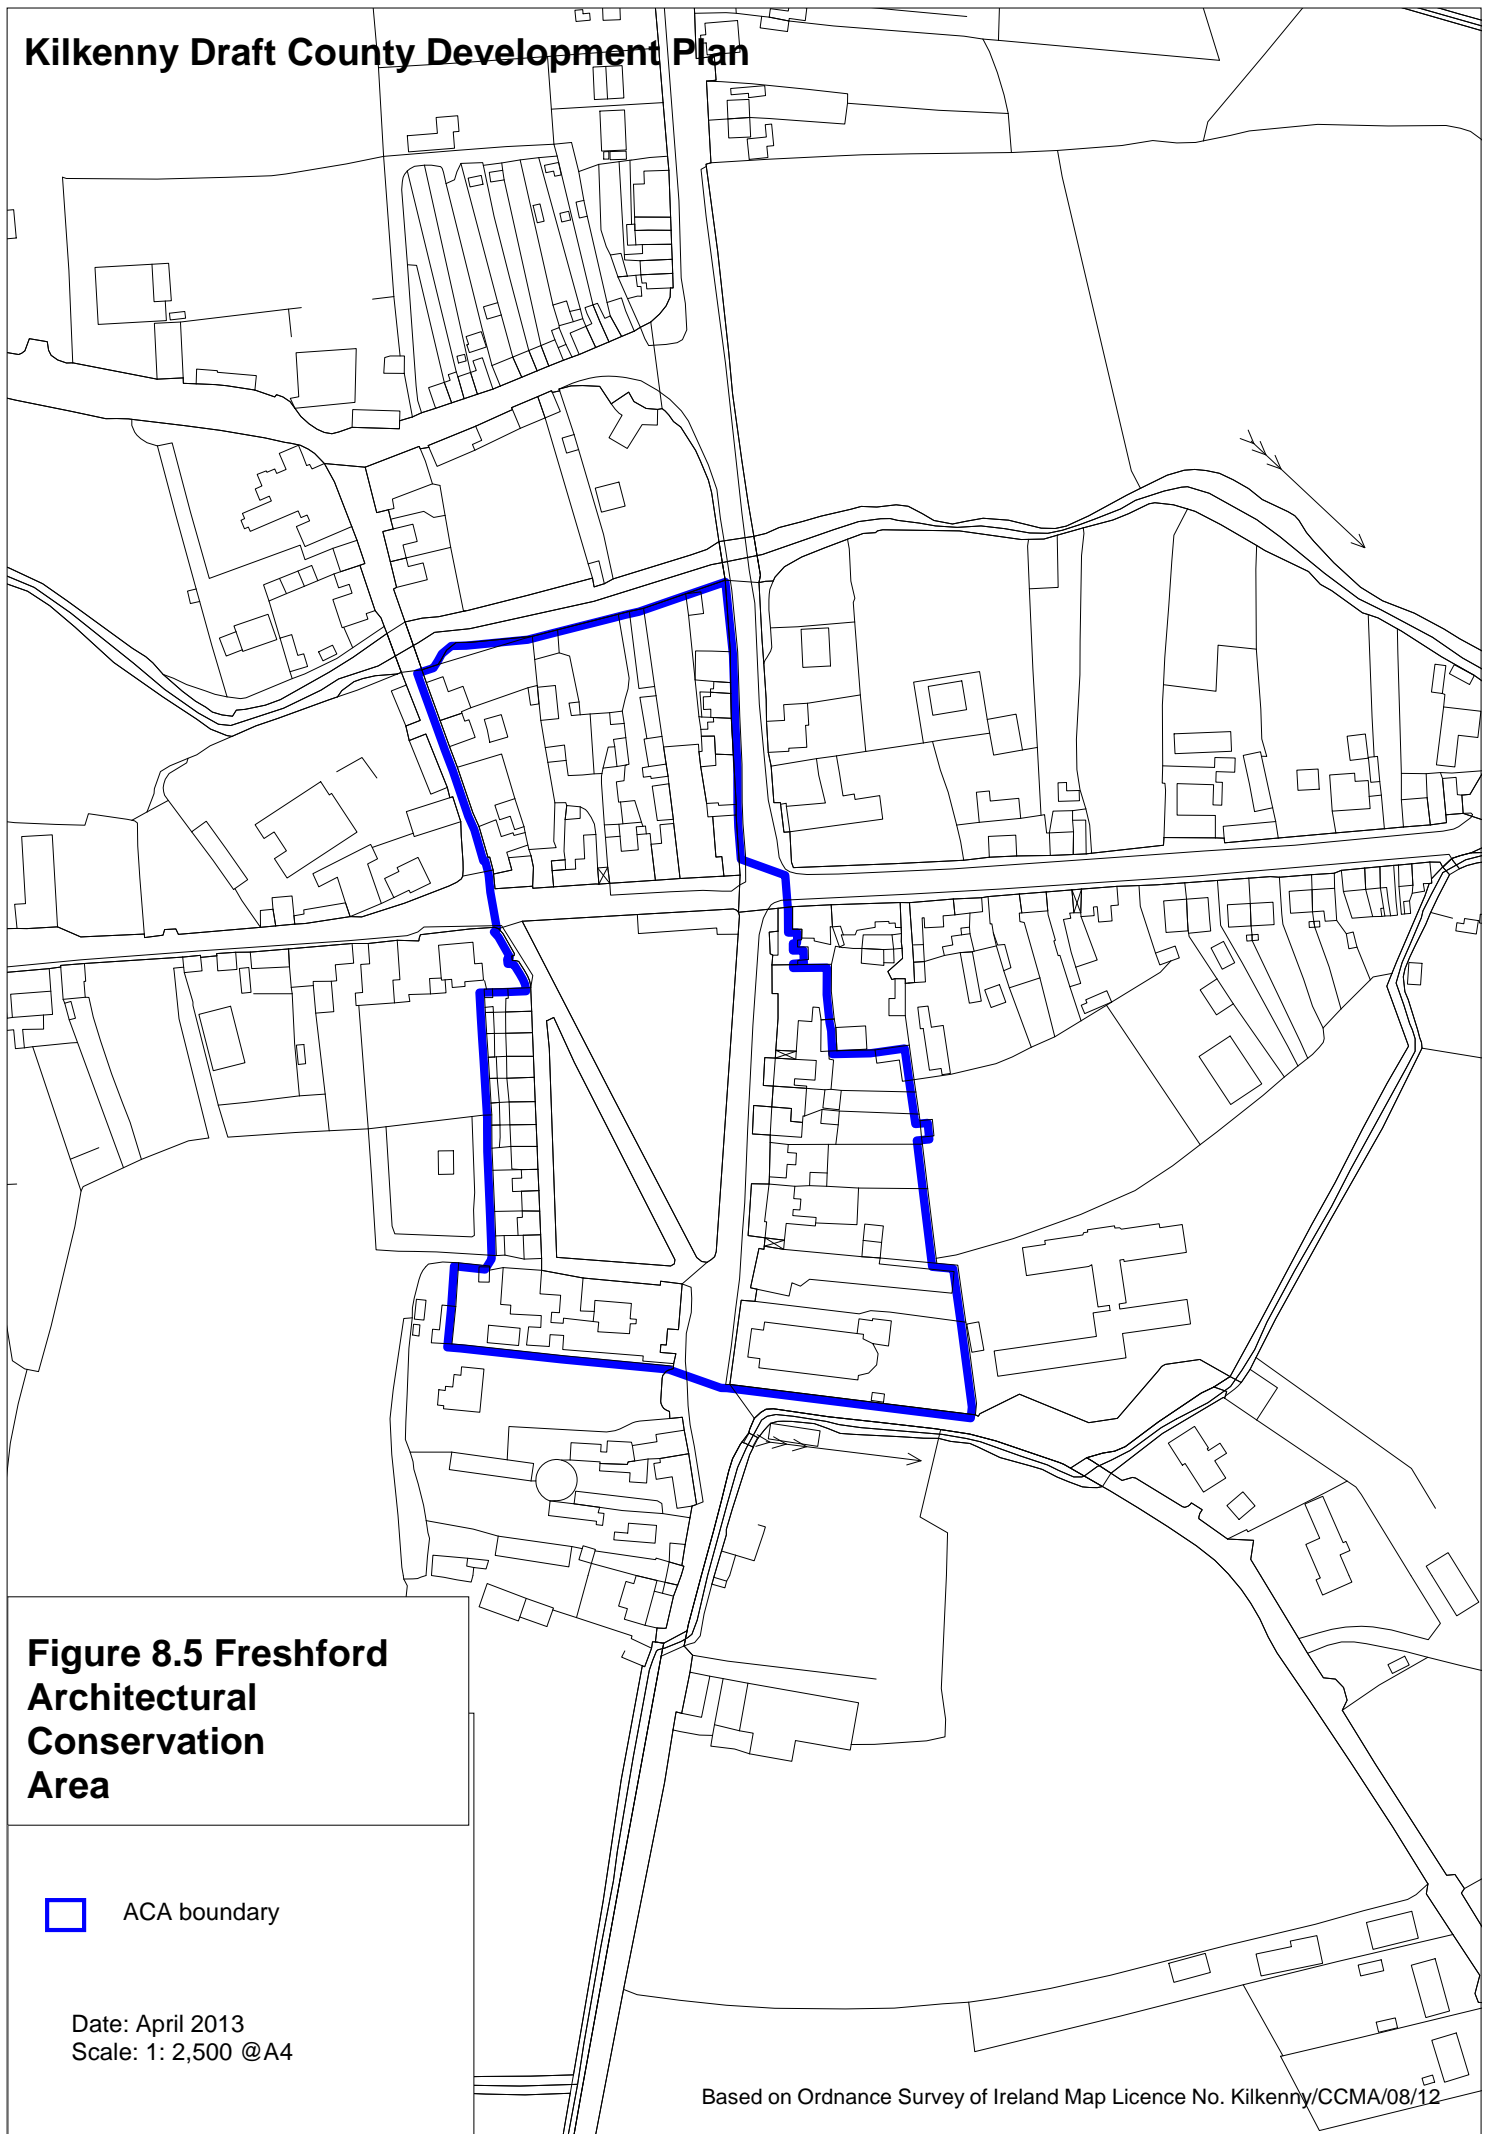

Kilkenny Draft County Development Plan

Figure 8.5 Freshford Architectural Conservation Area

 ACA boundary

Date: April 2013
Scale: 1:2,500 @A4

Based on Ordnance Survey of Ireland Map Licence No. Kilkenny/CCMA/08/12